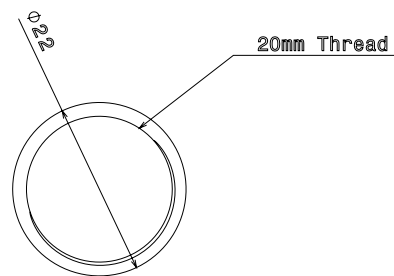

PRODUCT CODE: SC1G
CONDUIT SOLID COUPLER

DESCRIPTION

20mm Conduit Solid Coupler

FINISH

Hot Dipped Galvanised

MATERIAL

Steel

PACKAGING

Packed in qty 100

ADDITIONAL NOTES

Conforms to BS EN61386-1

Isometric view

Side view

Top view